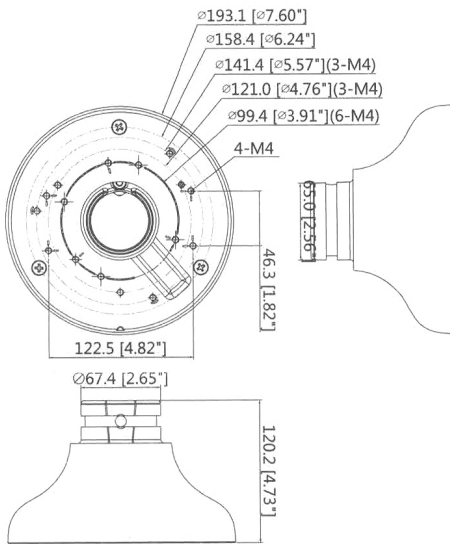

Installation Guide

Package Content

Mount Adapter
1pcs

Mounting Plate
1pcs

Plate Mount Screw
3pcs

Camera Mount Screw
4pcs

S3.0 Wrench
1pcs

Method A

Dimension(mm/inch)

Method B

Dimension(mm/inch)

Installation

Installation