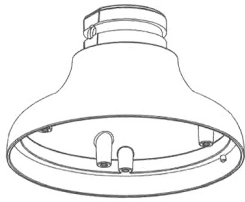

Installation Guide

Package Content

Mount Adapter
1pcs

Mounting Plate
1pcs

Plate Mount Screw
3pcs

Camera Mount Screw
4pcs

S3.0 Wrench
1pcs

Method A

Dimension(mm/inch)

Method B

Dimension(mm/inch)

Installation

Installation