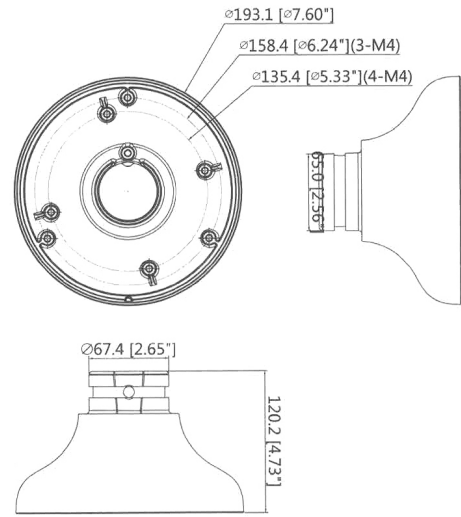

Installation Guide

Package Content

Mount Adapter
1pcs

Mounting Plate
1pcs

Plate Mount Screw
3pcs

Camera Mount Screw
4pcs

S3.0 Wrench
1pcs

Method A

Dimension(mm/inch)

Method B

Dimension(mm/inch)

Installation

Installation