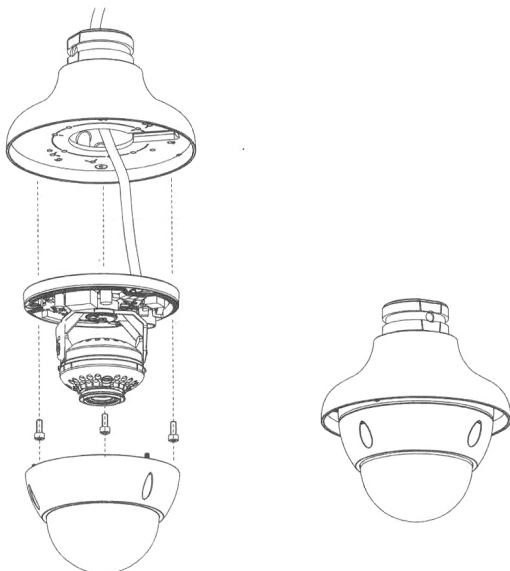

Installation Guide

Package Content

Mount Adapter
1pcs

Mounting Plate
1pcs

Plate Mount Screw
3pcs

Camera Mount Screw
4pcs

S3.0 Wrench
1pcs

Method A

Dimension(mm/inch)

Method B

Dimension(mm/inch)

Installation

Installation