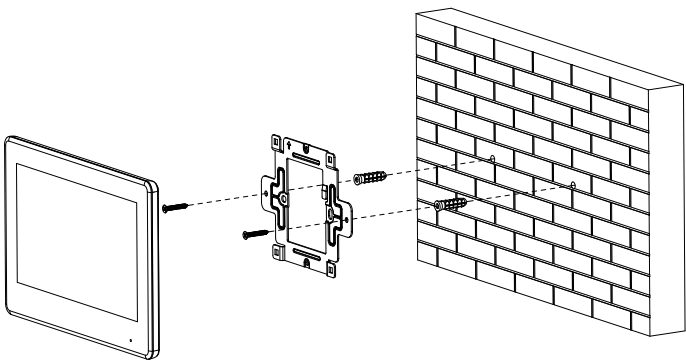

Operating Humidity	10%–95% RH (non-condensing)
Operating Altitude	Beneath 3,000 m (9,842.52 ft)
Power Consumption	Standby ≤ 2W; working ≤ 6W
Net Weight	0.34 kg (0.74 lb)
Gross Weight	0.58 kg (1.27 lb)
Gross Weight	575 g (1.27 lb)

Ordering Information

Type	Model	Description
IP Indoor Monitor	DHI-VTH2621GW-WP	IP& Wi-Fi Indoor Monitor

Installation