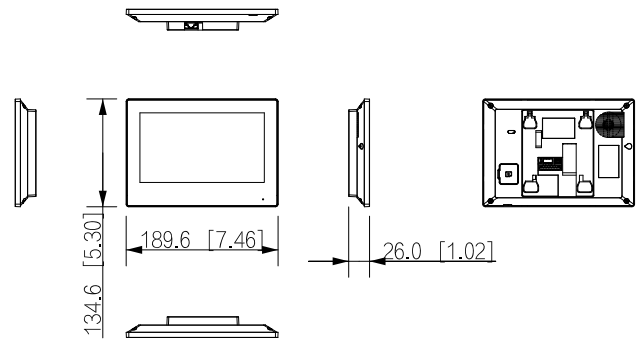

Alarm

SOS	Yes
-----	-----

General

Color	White
Power Supply	12 VDC 1A; Standard PoE (36–57 V, 0.35 A)
Installation	Surface Mount
Certifications	CE; FCC
Accessory	Bracket and alarm ribbon cable (included)
Dimensions	189.6 mm × 134.6 mm × 26.0 mm (7.50" × 5.30" × 1.00")
Operating Temperature	–10 °C to +55 °C (+14 °F to 131 °F)

Operating Humidity	10%–95% RH (non-condensing)
Operating Altitude	Beneath 3,000 m (9,842.52 ft)
Power Consumption	Standby ≤ 2W; working ≤ 6W
Net Weight	0.34 kg (0.74 lb)
Gross Weight	0.58 kg (1.27 lb)
Gross Weight	575 g (1.27 lb)

Ordering Information

Type	Model	Description
IP Indoor Monitor	DHI-VTH2621GW-WP	IP& Wi-Fi Indoor Monitor

Installation

Dimensions (mm[inch])

Application