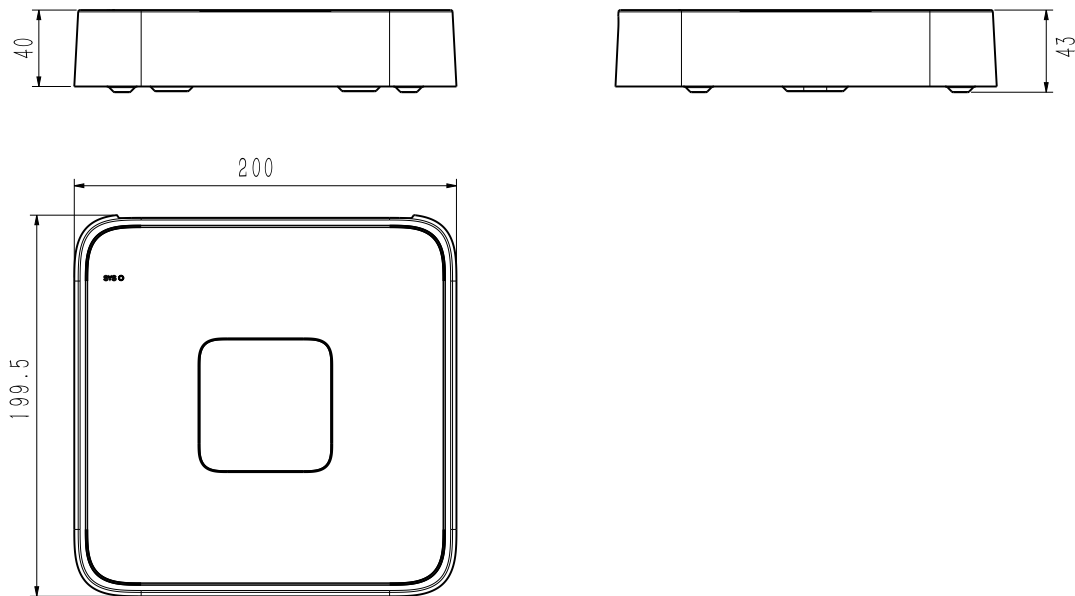

Tiandy

DIMENSIONS (Unit: mm)