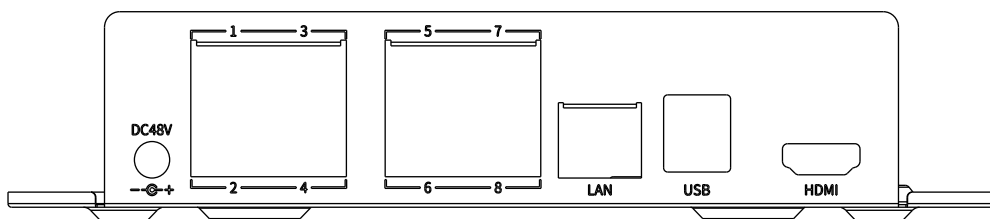

Physical Interfaces

DISTRIBUTED BY

Tiandy Technologies Co.,Ltd.

Email: sales@tiandy.com
Website: en.tiandy.com

Tel: +86-22-58596065
Fax: +86-22-58596048